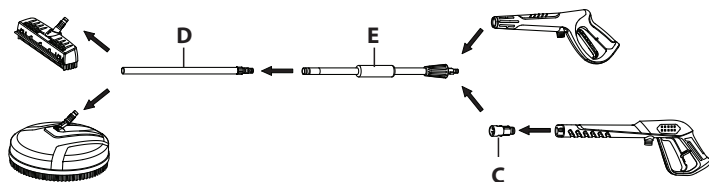

4. ASSEMBLY INSTRUCTIONS

4.1 Safety Advice

CAUTION — USE

- Always read the safety instructions of your high-pressure washer before operation.
- Only trigger the high-pressure gun if the accessories are located on the surface to be cleaned.
- There must be no persons in the immediate vicinity of the cleaning head.
- Beware of the recoil force! Ensure a stable position and firmly hold on to the high pressure gun with the extension tube.
- Maximum water temperature 60°C (140°F).

4.2 Attaching the Attachments to the Pressure Washer Gun

1	Fasten the floor scrubber or floor broom to the extension tube - I (D).
2	Connect the extension tube I to the extension tube - II (E).
3	Connect the extension tube II to plastic gun directly or metal gun with the universal adaptor (C).
4	Turn the lock handle to secure extension - II (E) and gun firmly.