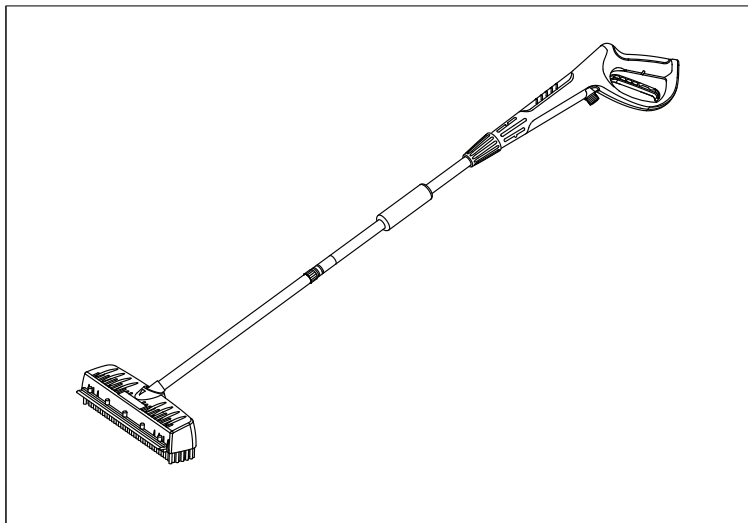

6 Operating Instructions

5. OPERATING INSTRUCTIONS

5.1 For Floor Broom Only

1. 1 Place the floor boom onto the surface to be cleaned.
2. 2 Turn your high-pressure cleaner on and pull the lever of the high-pressure gun.
3. 3 Wet, smooth surfaces can be dried using the built-in pull-off lip.