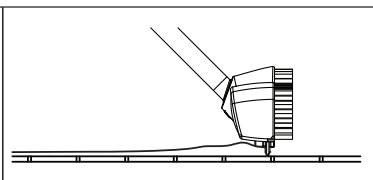

6 Operating Instructions

5. OPERATING INSTRUCTIONS

5.1 For Floor Broom Only

1. 1 Place the floor boom onto the surface to be cleaned.
2. 2 Turn your high-pressure cleaner on and pull the lever of the high-pressure gun.
3. 3 Wet, smooth surfaces can be dried using the built-in pull-off lip.