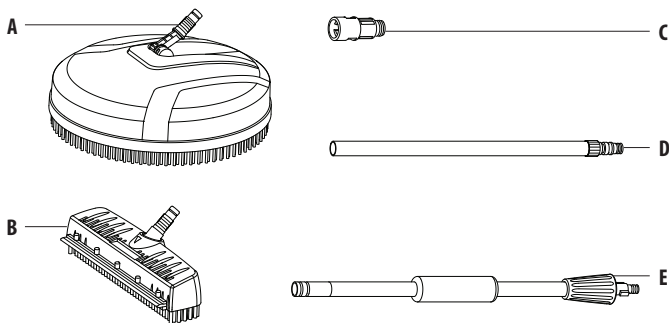

4 Exploded View / Parts List

2. EXPLODED VIEW

3. PARTS LIST

Item #	Part Name	Qty.	Part #
A	High-pressure floor scrubber	1	AE63-000-0001
B	10" (25 cm) surface cleaner	1	AE63-000-0002
C	Universal adaptor	1	AE62-000-0004
D	Extension tube - I	1	AE63-000-0003
E	Extension tube - II (with lock handle)	1	AE62-000-0001