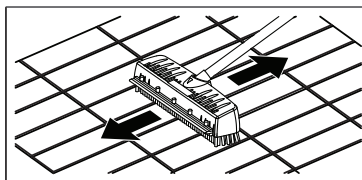

6 Operating Instructions

5. OPERATING INSTRUCTIONS

5.1 For Floor Broom Only

1. 1 Place the floor boom onto the surface to be cleaned.
2. 2 Turn your high-pressure cleaner on and pull the lever of the high-pressure gun.
3. 3 Wet, smooth surfaces can be dried using the built-in pull-off lip.