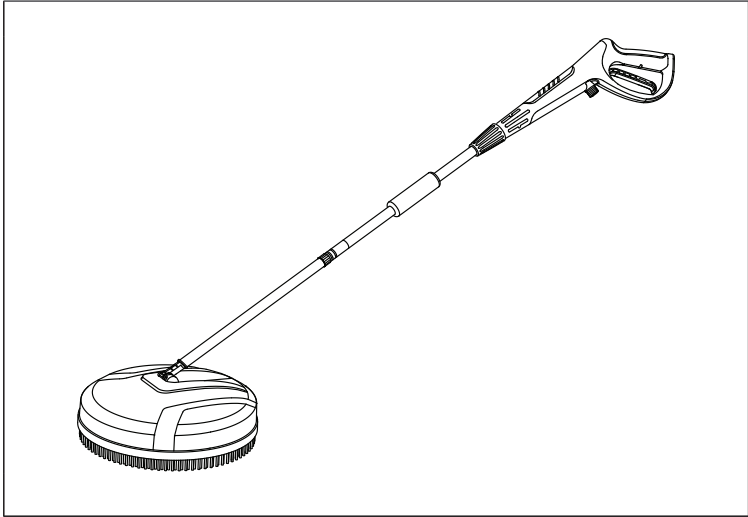

5. OPERATING INSTRUCTIONS (cont.)

5.2 For Floor Cleaner Only

1. 1 Place the attachments onto the surface to be cleaned.
2. 2 Turn your high-pressure washer on and pull the lever of the high-pressure gun.